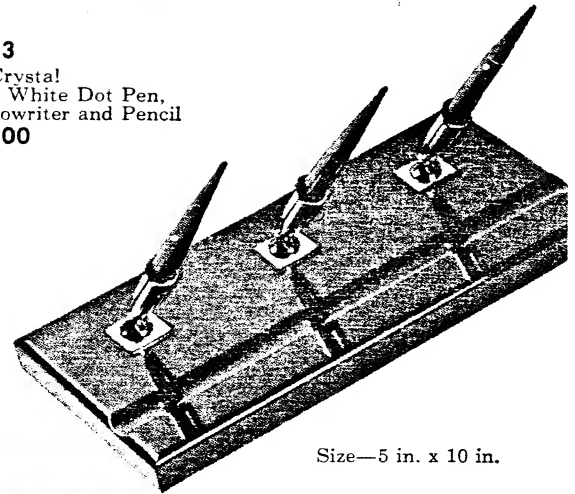

Size—5 in. x 10 in.

Desk Sets with Chains

V97J
Jet Crystal
With Two 92SD White Dot Pens
and Chain Attachments
$40.00